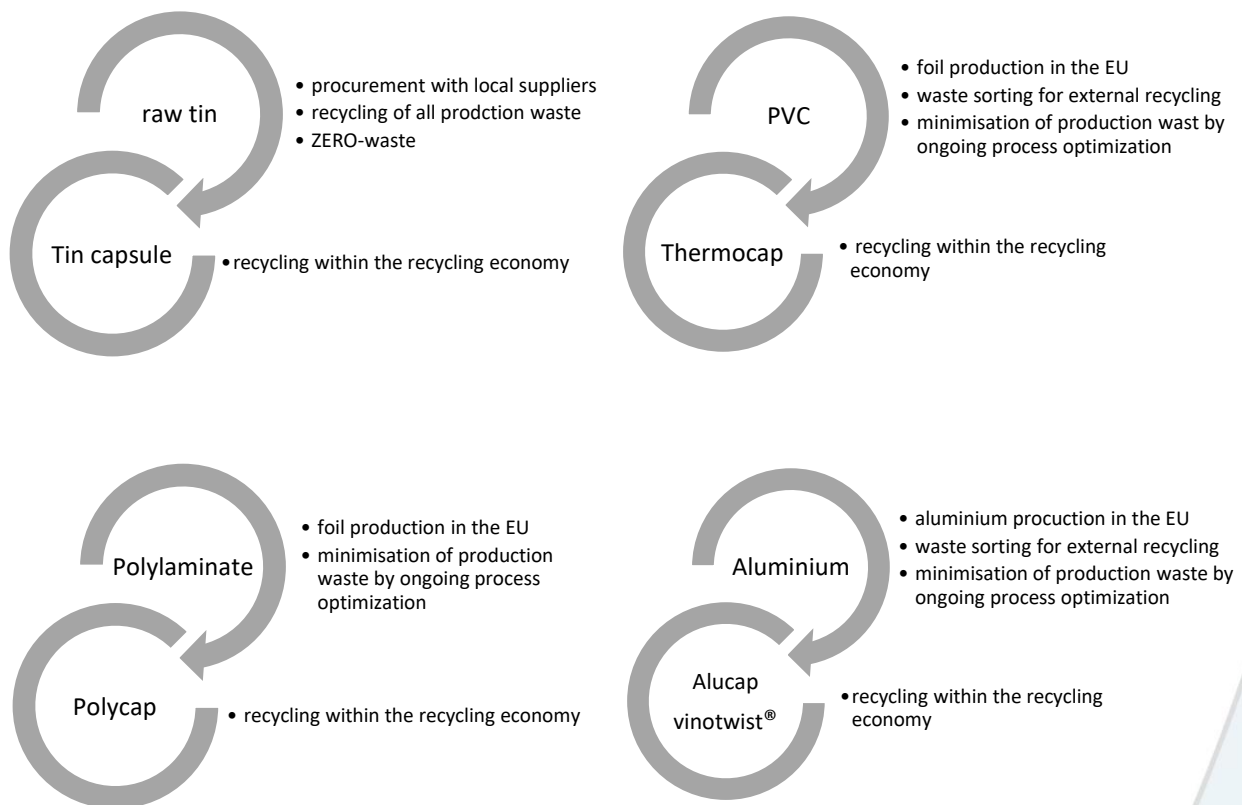

The BT-Watzke GmbH is aware of its responsibility towards the environment and introduces actions to optimise production processes and minimizes stress of any kind and nature at the production site in Pinggau/Austria.

Built up company knowledge since its founding in 1892 was the basis for the newly built production site in 2001 - all production processes, all buildings and building technologies were newly built.

Certification in accordance with ISO 14001:2015 confirms our environmental activities.

Raw material groups of BT-Watzke capsules and closures

Download certificates:

<http://www.bt-watzke.at/en/download/certificates/>

Details on ARA climate certificates, CO2-equivalents or other topics:

office@bt-watzke.at