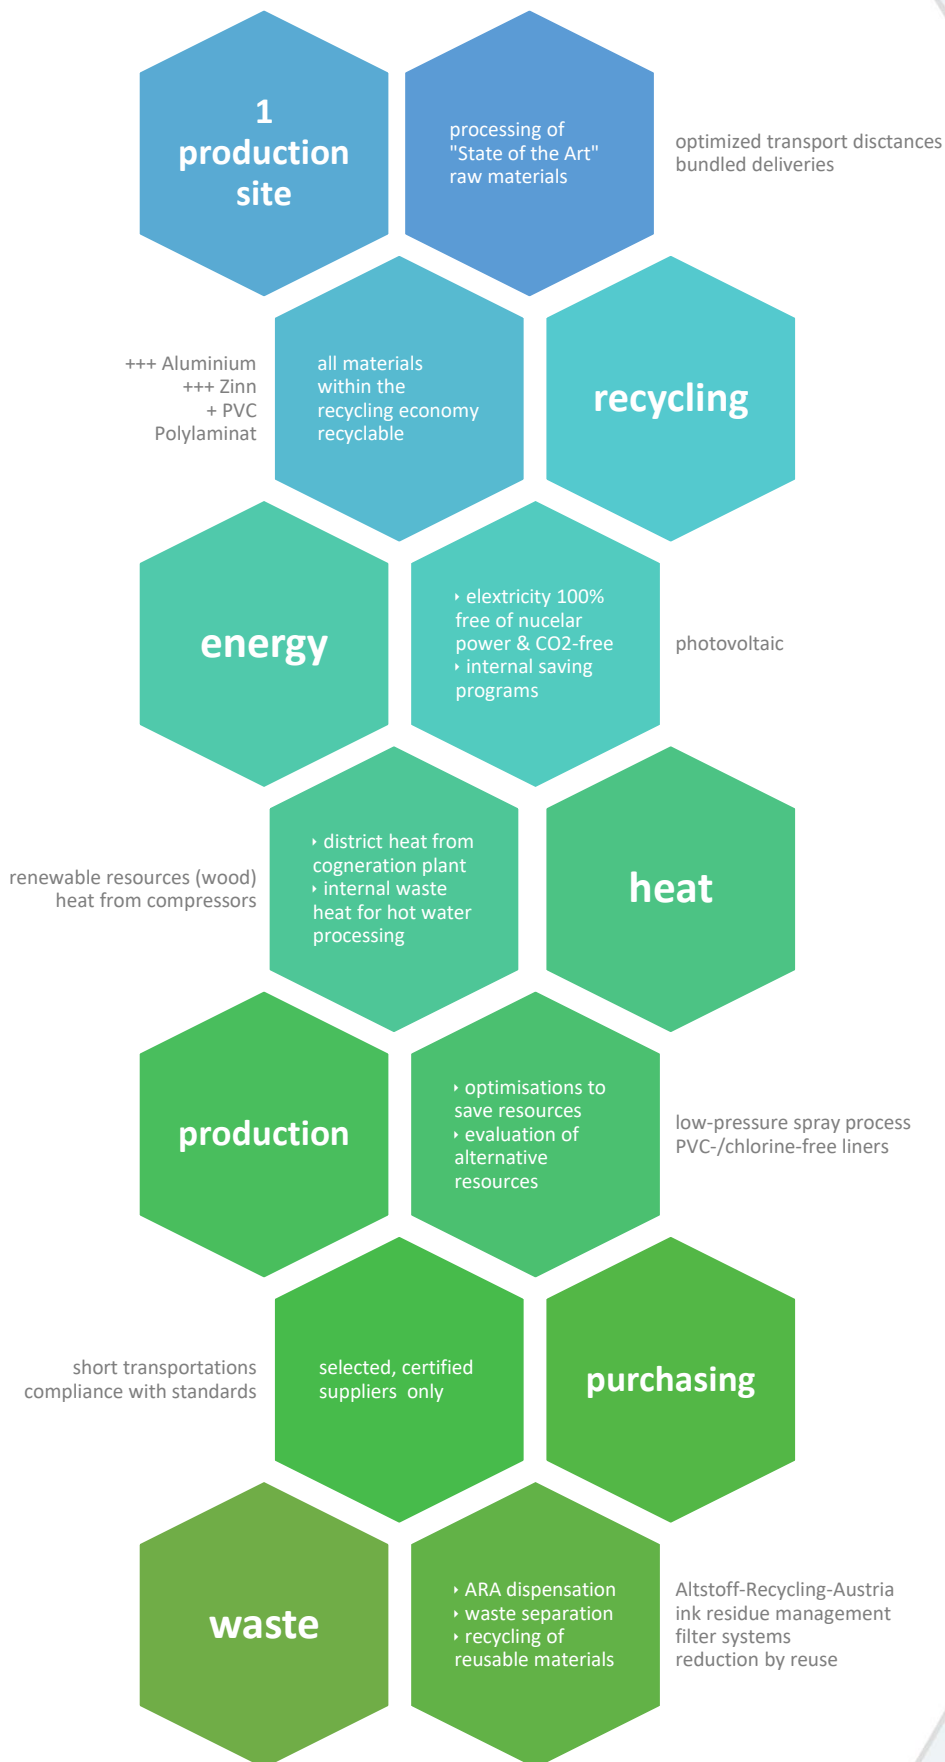

ENVIRONMENT & SUSTAINABILITY

The BT-Watzke GmbH is aware of its responsibility towards the environment and introduces actions to optimise production processes and minimizes stress of any kind and nature at the production site in Pinggau/Austria.

Built up company knowledge since its founding in 1892 was the basis for the newly built production site in 2001 - all production processes, all buildings and building technologies were newly built.

Certification in accordance with ISO 14001:2015 confirms our environmental activities.