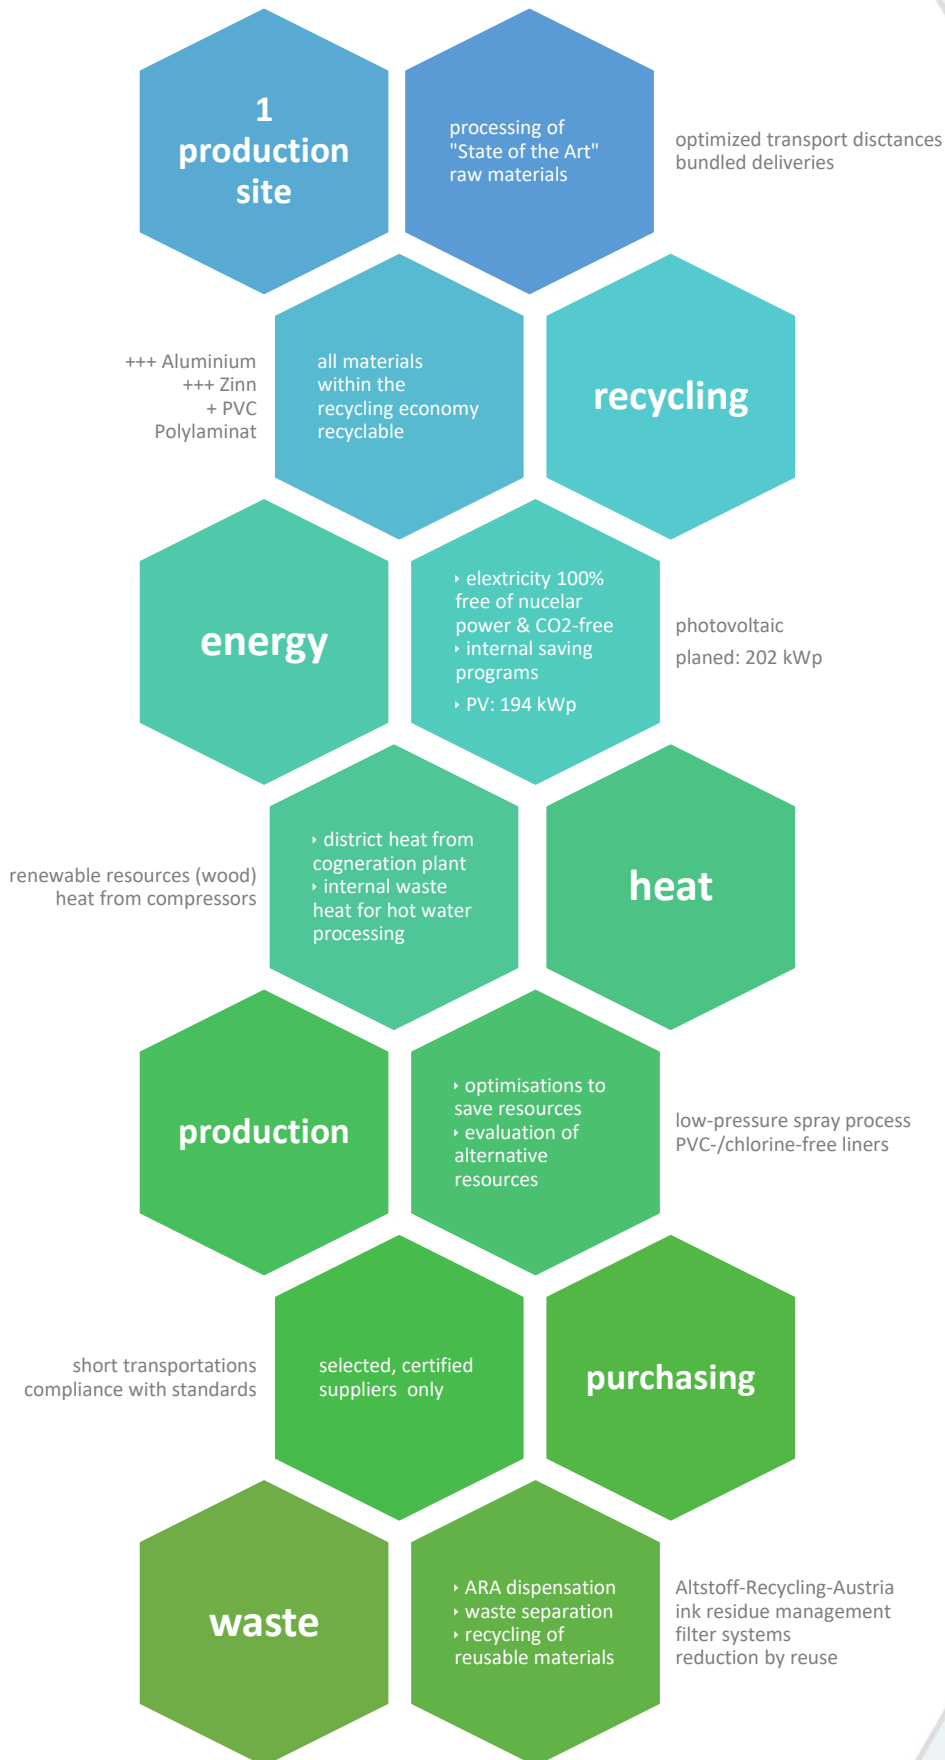

ENVIRONMENT & SUSTAINABILITY

The BT-Watzke GmbH is aware of its responsibility towards the environment and introduces actions to optimise production processes and minimizes stress of any kind and nature at the production site in Pinggau/Austria.

Built up company knowledge since its founding in 1892 was the basis for the newly built production site in 2001 - all production processes, all buildings and building technologies were newly built.

Certification in accordance with ISO 14001:2015 confirms our environmental activities.