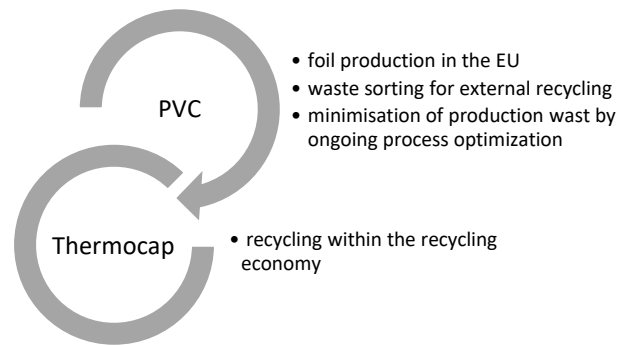

The BT-Watzke GmbH is aware of its responsibility towards the environment and introduces actions to optimise production processes and minimizes stress of any kind and nature at the production site in Pinggau/Austria.

Built up company knowledge since its founding in 1892 was the basis for the newly built production site in 2001 - all production processes, all buildings and building technologies were newly built.

Certification in accordance with ISO 14001:2015 confirms our environmental activities.

Raw material groups of BT-Watzke capsules and closures

Download certificates:

<http://www.bt-watzke.at/en/download/certificates/>

Details on ARA climate certificates, CO2-equivalents or other topics:

office@bt-watzke.at