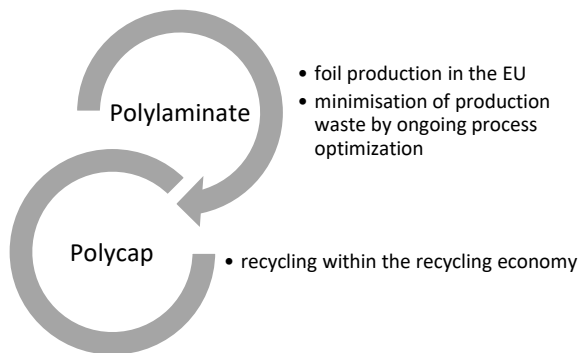

The BT-Watzke GmbH is aware of its responsibility towards the environment and introduces actions to optimise production processes and minimizes stress of any kind and nature at the production site in Pinggau/Austria.

Built up company knowledge since its founding in 1892 was the basis for the newly built production site in 2001 - all production processes, all buildings and building technologies were newly built.

Certification in accordance with ISO 14001:2015 confirms our environmental activities.

Raw material groups of BT-Watzke capsules and closures

Download certificates:

<http://www.bt-watzke.at/en/download/certificates/>

Details on ARA climate certificates, CO2-equivalents or other topics:

office@bt-watzke.at