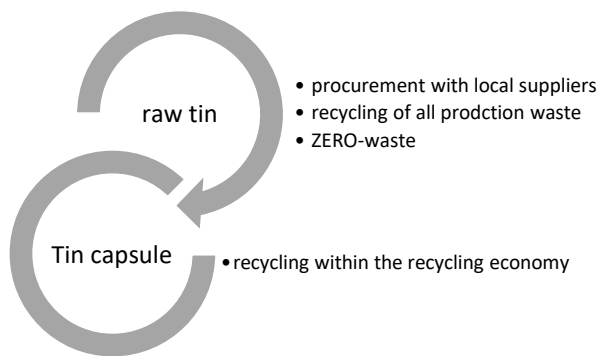

The BT-Watzke GmbH is aware of its responsibility towards the environment and introduces actions to optimise production processes and minimizes stress of any kind and nature at the production site in Pinggau/Austria.

Built up company knowledge since its founding in 1892 was the basis for the newly built production site in 2001 - all production processes, all buildings and building technologies were newly built.

Certification in accordance with ISO 14001:2015 confirms our environmental activities.

Raw material groups of BT-Watzke capsules and closures

Download certificates:

<http://www.bt-watzke.at/en/download/certificates/>

Details on ARA climate certificates, CO2-equivalents or other topics:

office@bt-watzke.at