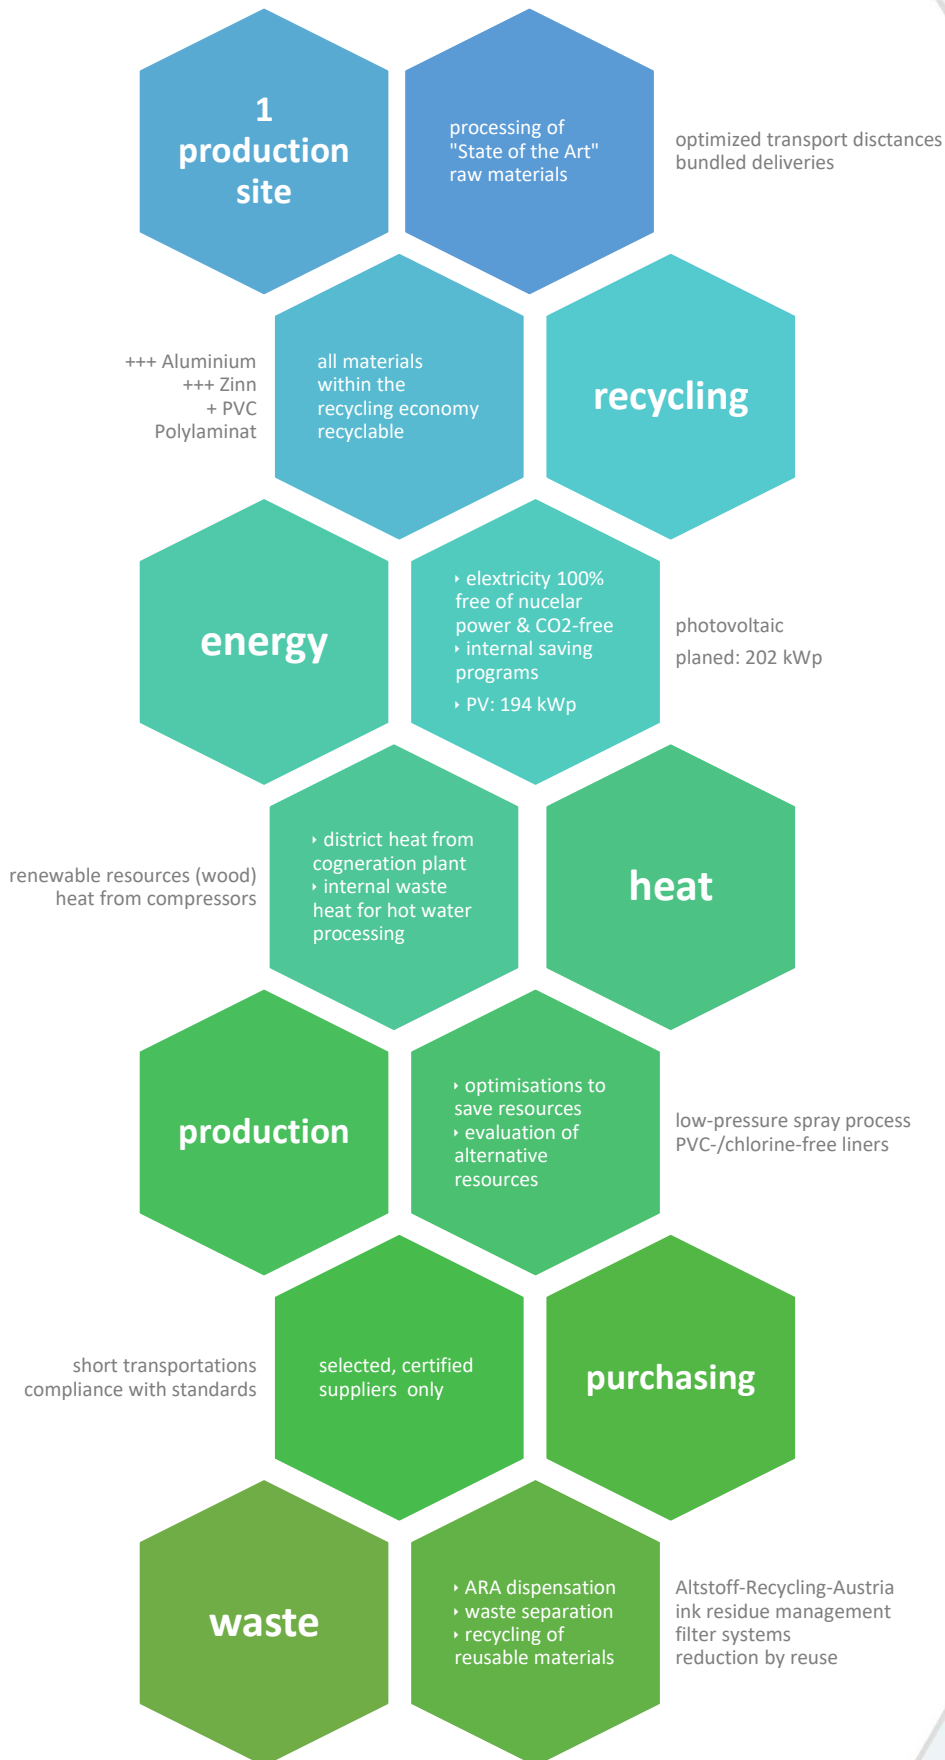

# ENVIRONMENT & SUSTAINABILITY

The BT-Watzke GmbH is aware of its responsibility towards the environment and introduces actions to optimise production processes and minimizes stress of any kind and nature at the production site in Pinggau/Austria.

Built up company knowledge since its founding in 1892 was the basis for the newly built production site in 2001 - all production processes, all buildings and building technologies were newly built.

Certification in accordance with ISO 14001:2015 confirms our environmental activities.