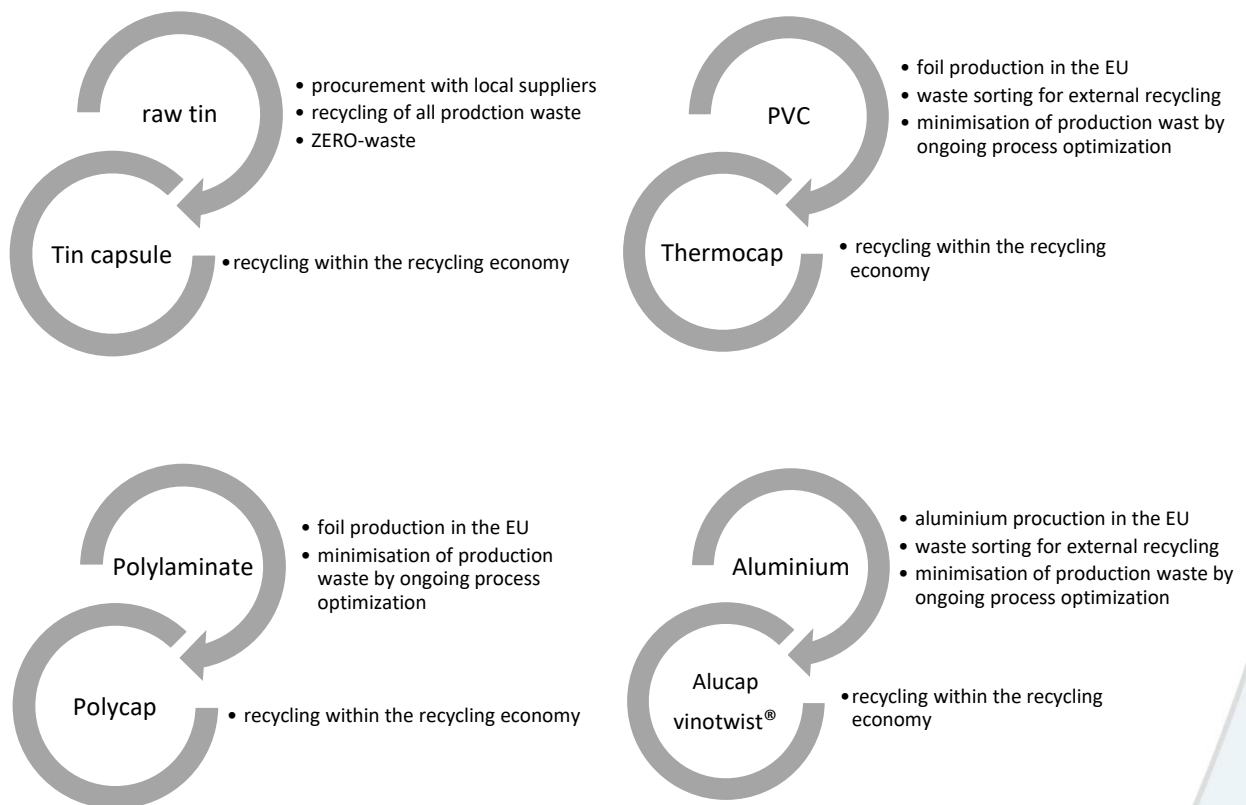

The BT-Watzke GmbH is aware of its responsibility towards the environment and introduces actions to optimise production processes and minimizes stress of any kind and nature at the production site in Pinggau/Austria.

Built up company knowledge since its founding in 1892 was the basis for the newly built production site in 2001 - all production processes, all buildings and building technologies were newly built.

Certification in accordance with ISO 14001:2015 confirms our environmental activities.

Raw material groups of BT-Watzke capsules and closures

Download certificates:
<https://bt-watzke.at/en/company/sustainability>

Details on ARA climate certificates, CO2-equivalents or other topics:
office@bt-watzke.at