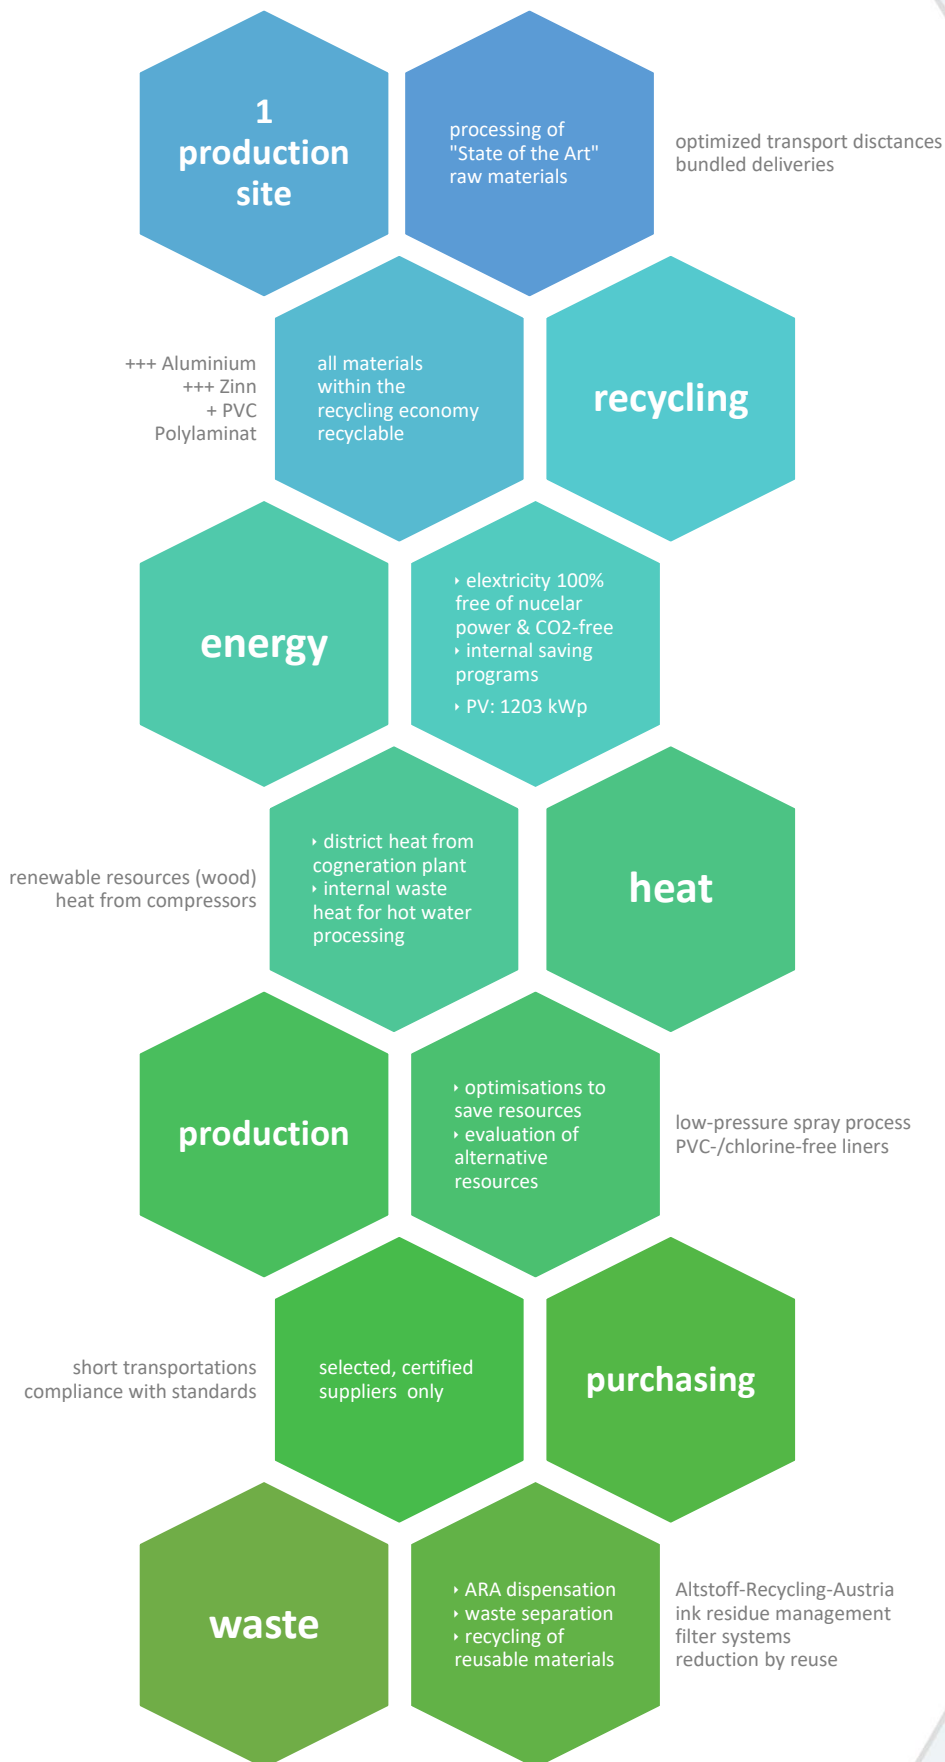

ENVIRONMENT & SUSTAINABILITY

The BT-Watzke GmbH is aware of its responsibility towards the environment and introduces actions to optimise production processes and minimizes stress of any kind and nature at the production site in Pinggau/Austria.

Built up company knowledge since its founding in 1892 was the basis for the newly built production site in 2001 - all production processes, all buildings and building technologies were newly built.

Certification in accordance with ISO 14001:2015 confirms our environmental activities.