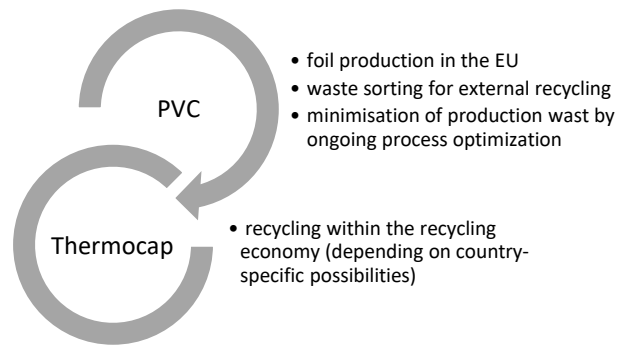

The BT-Watzke GmbH is aware of its responsibility towards the environment and introduces actions to optimise production processes and minimizes stress of any kind and nature at the production site in Pinggau/Austria.

Built up company knowledge since its founding in 1892 was the basis for the newly built production site in 2001 - all production processes, all buildings and building technologies were newly built.

Certification in accordance with ISO 14001:2015 confirms our environmental activities.

Raw material groups of BT-Watzke capsules and closures

Download certificates:

<https://bt-watzke.at/en/company/sustainability>

Details on ARA climate certificates, CO2-equivalents or other topics:

office@bt-watzke.at