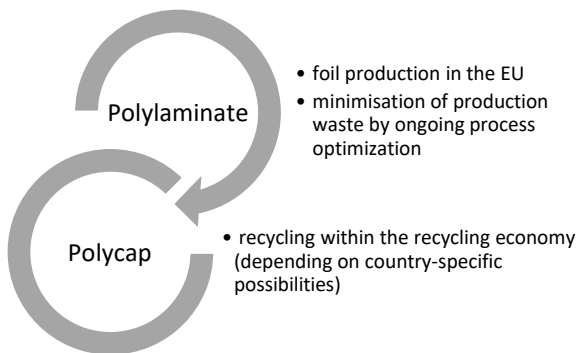

The BT-Watzke GmbH is aware of its responsibility towards the environment and introduces actions to optimise production processes and minimizes stress of any kind and nature at the production site in Pinggau/Austria.

Built up company knowledge since its founding in 1892 was the basis for the newly built production site in 2001 - all production processes, all buildings and building technologies were newly built.

Certification in accordance with ISO 14001:2015 confirms our environmental activities.

Raw material groups of BT-Watzke capsules and closures

Download certificates:

<https://bt-watzke.at/en/company/sustainability>

Details on ARA climate certificates, CO2-equivalents or other topics:

office@bt-watzke.at