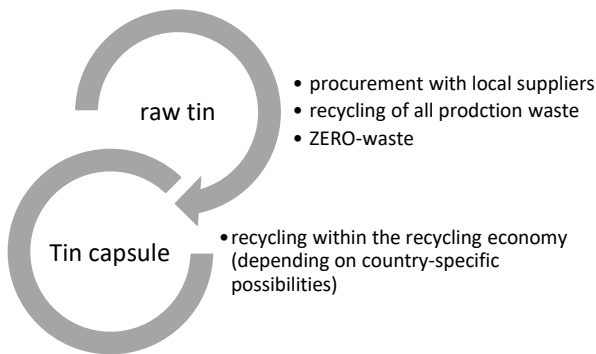

The BT-Watzke GmbH is aware of its responsibility towards the environment and introduces actions to optimise production processes and minimizes stress of any kind and nature at the production site in Pinggau/Austria.

Built up company knowledge since its founding in 1892 was the basis for the newly built production site in 2001 - all production processes, all buildings and building technologies were newly built.

Certification in accordance with ISO 14001:2015 confirms our environmental activities.

Raw material groups of BT-Watzke capsules and closures

Download certificates:

<https://bt-watzke.at/en/company/sustainability>

Details on ARA climate certificates, CO2-equivalents or other topics:

office@bt-watzke.at